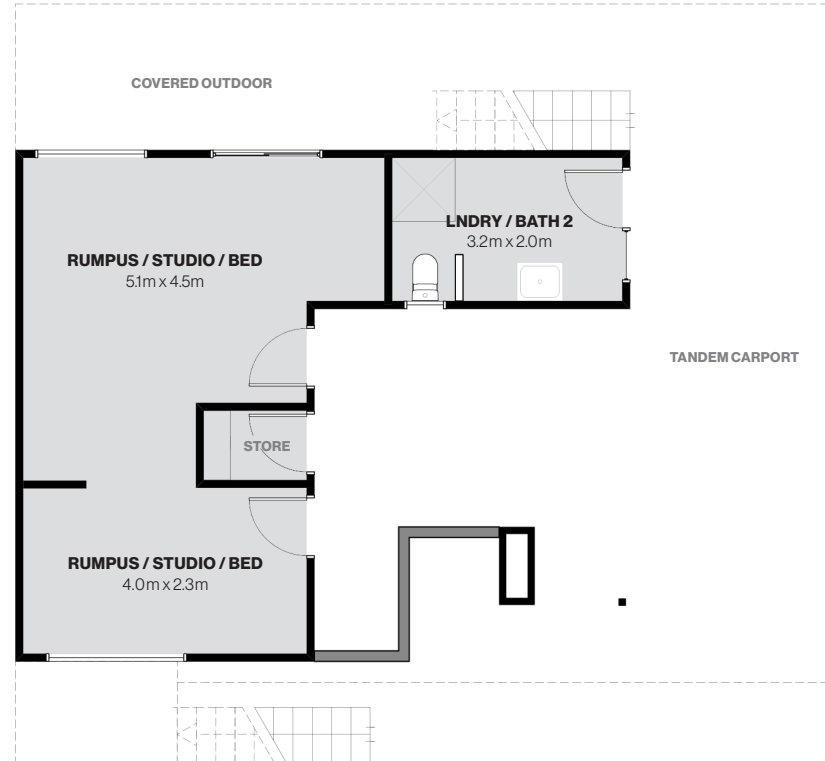

FIRST FLOOR

GROUND FLOOR

Beachcomber House by Nino Sydney
Build complete 1963, restoration complete 2014

32 Russell Avenue
Faulconbridge NSW 2776

4 Bedroom, 2 Bath, 2 Car
Approx. internal area: 120 sq m

Approx. gross land area: 2,909 sq m
Opportunity for second dwelling STCA